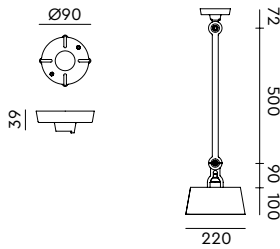

BOLT Ceiling 1 arm sidefit
Anton de Groof, 2016

Material: steel & aluminum
Weight: 1,5 kg
IP 20
Volt: 220-240 V | Max Watt: 60 Watt
Socket: E27

Wingnut solid brass included

● smokey black	1304	€ 375,-	€ 309,92
● flux green	1305		
○ pure white	1307		
● midnight grey	1311		
● ash grey	1310		
● striking orange	1308		
● lightning white	1306		
● thunder blue	1309		
● daybreak rose	1486		
● sunny yellow	1444		
● ice blue	1636		

BOLT Ceiling 2 arm sidefit
Anton de Groof, 2016

Material: steel & aluminum
Weight: 1,9 kg
IP 20
Volt: 220-240 V | Max Watt: 60 Watt
Socket: E27

Wingnut solid brass included

● smokey black	1320	€ 429,-	€ 354,55
● flux green	1321		
○ pure white	1323		
● midnight grey	1327		
● ash grey	1326		
● striking orange	1324		
● lightning white	1322		
● thunder blue	1325		
● daybreak rose	1487		
● sunny yellow	1445		
● ice blue	1638		

BOLT Ceiling 1 arm upperfit
Anton de Groof, 2016

Material: steel & aluminum
Weight: 1,7 kg
IP 20
Volt: 220-240 V | Max Watt: 60 Watt
Socket: E27

Wingnut solid brass included

● smokey black	1312	€ 375,-	€ 309,92
● flux green	1313		
○ pure white	1315		
● midnight grey	1319		
● ash grey	1318		
● striking orange	1316		
● lightning white	1314		
● thunder blue	1317		
● daybreak rose	1490		
● sunny yellow	1448		
● ice blue	1640		