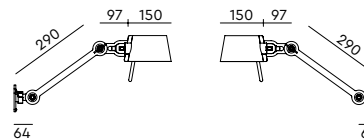

BOLT Bed sidefit set
Anton de Groof, 2013

Material: steel & aluminum
Weight: 2,4 kg
IP 20
Volt: 220-240 V | Max Watt: 60 Watt
Socket: E27
Cord length: max 2500 mm
Switch on socket holder