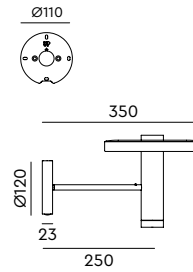

● smokey black 2090 € 645,- € 533,06