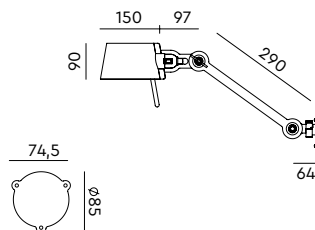

TONONE

pricelist 2026

recommended
consumer price

15 June 2026

tonone.com

BOLT Desk 2 arm foot
Anton de Groof, 2013

Material: steel & aluminum
Weight: 7,8 kg
IP 20
Volt: 220-240 V | Max Watt: 60 Watt
Socket: E27
Cord length: 2900 mm

BOLT Desk 2 arm clamp
Anton de Groof, 2013

Material: steel & aluminum
Weight: 2,5 kg
IP 20
Volt: 220-240 V | Max Watt: 60 Watt
Socket: E27
Cord length: 2900 mm

Wingnut solid brass included

● smokey black	1009	€ 425,-	€ 351,24
● flux green	1011		
○ pure white	1013		
● midnight grey	1253		
● ash grey	1016		
● striking orange	1014		
● lightning white	1012		
● thunder blue	1015		
● daybreak rose	1458		
● sunny yellow	1416		
● ice blue	1601		

BOLT Bed sidefit with cord
Anton de Groof, 2013

Material: steel & aluminum
Weight: 1,2 kg
IP 20
Volt: 220-240 V | Max Watt: 60 Watt
Socket: E27
Cord length: 2500 mm
Switch on socket holder

Wingnut solid brass included

BOLT Bed sidefit with cord MIRROR
Anton de Groof, 2013

Material: steel & aluminum
Weight: 1,2 kg
IP 20
Volt: 220-240 V | Max Watt: 60 Watt
Socket: E27
Cord length: 2500 mm
Switch on socket holder

Wingnut solid brass included