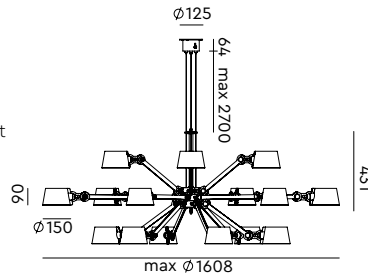

BOLT Bed sidefit with cord MIRROR
Anton de Groof, 2013

Material: steel & aluminum
Weight: 1,2 kg
IP 20
Volt: 220-240 V | Max Watt: 60 Watt
Socket: E27
Cord length: 2500 mm
Switch on socket holder

Wingnut solid brass included

BOLT Chandelier 6 arm
Anton de Groof, 2013

Material: steel & aluminum
Weight: 6,5 kg
IP 20
Volt: 220-240 V | Max Watt: 60 Watt
Socket: E27
Cord length: max 3000 mm

Wingnut solid brass included

● smokey black	1161	€ 2.625,-	€ 2.169,42
● flux green	1163		
○ pure white	1165		
● midnight grey	1278		
● ash grey	1168		
● striking orange	1166		
● lightning white	1164		
● thunder blue	1167		
● daybreak rose	1494		
● sunny yellow	1452		
● ice blue	1643		

BOLT Chandelier 12 arm
Anton de Groof, 2013

Material: steel & aluminum
Weight: 12,5 kg
IP 20
Volt: 220-240 V | Max Watt: 60 Watt
Socket: E27
Cord length: max 3000 mm

Wingnut solid brass included

● smokey black	1169	€ 3.600,-	€ 2.975,21
● flux green	1539		
○ pure white	1540		
● midnight grey	1541		
● ash grey	1542		
● striking orange	1543		
● lightning white	1384		
● thunder blue	1544		
● daybreak rose	1545		
● sunny yellow	1546		
● ice blue	1644		

BOLT Chandelier 18 arm
Anton de Groof, 2013

Material: steel & aluminum
Weight: 15 kg
IP 20
Volt: 220–240 V | Max Watt: 60 Watt
Socket: E27
Cord length: max 3000 mm

Wingnut solid brass included

● smokey black	1298	€ 4.695,-	€ 3.880,17
● flux green	1500		
○ pure white	1501		
● midnight grey	1502		
● ash grey	1503		
● striking orange	1504		
● lightning white	1505		
● thunder blue	1506		
● daybreak rose	1507		
● sunny yellow	1508		
● ice blue	1645		