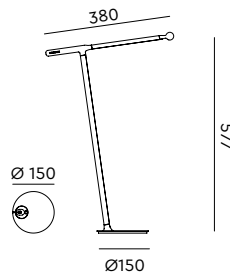

Material: aluminum & steel
Weight: 1,2 kg
IP 20 | Volt: 220-240 V | 1,5 Watt
2700 K | 230 lumen | CRI: 90
Dimmable on fixture
Battery: 5-30 hours
One Knob included
USB-C charging cable
Cable length: 500 mm & 1500 mm

led

- smokey black 5035 € 469,- € 387,60
- fuzzy white 5036
- heavy metal 5037
- rocky bronze 5067

ONE Desk fixture
Anton de Groof, 2022

Material: aluminum & steel
Weight: 1 kg

USB-C charging cable
Cable length: 1500 mm

- smokey black 5015 € 250,- € 206,61
- fuzzy white 5016
- heavy metal 5017
- rocky bronze 5018

ONE + Wall
Anton de Groof, 2022

Material: aluminum & steel
Weight: 0,5 kg
IP 20 | Volt: 220-240 V | 1,5 Watt
2700 K | 230 lumen | CRI: 90
Dimmable on fixture
Battery: 5-30 hours
One Knob included
USB-C charging cable included
Cable length: 500 mm