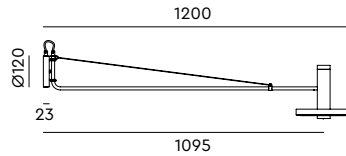

BEADS Wall 120 install
Anton de Groof, 2018

● smokey black 2050 € 920,- € 760,33

Material: aluminum & steel
Weight: 1,9 kg
IP 20
Volt: 220-240 V | 16 Watt
Dim to warm 2100K to 2800K
900 lumen | CRI: 90
Phase cut dimmable