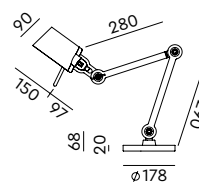

BOLT Desk 2 arm clamp
Anton de Groof, 2013

Material: steel & aluminum
Weight: 2,5 kg
IP 20
Volt: 220-240 V | Max Watt: 60 Watt
Socket: E27
Cord length: 2900 mm

Wingnut solid brass included

● smokey black	1009	€ 425,-	€ 351,24
● flux green	1011		
○ pure white	1013		
● midnight grey	1253		
● ash grey	1016		
● striking orange	1014		
● lightning white	1012		
● thunder blue	1015		
● daybreak rose	1458		
● sunny yellow	1416		
● ice blue	1601		

BOLT Desk 1 arm foot
Anton de Groof, 2013

Material: steel & aluminum
Weight: 7,2 kg
IP 20
Volt: 220-240 V | Max Watt: 60 Watt
Socket: E27
Cord length: 2400 mm

Wingnut solid brass included

● smokey black	1017	€ 468,-	€ 386,78
● flux green	1019		
○ pure white	1021		
● midnight grey	1254		
● ash grey	1024		
● striking orange	1022		
● lightning white	1020		
● thunder blue	1023		
● daybreak rose	1460		
● sunny yellow	1418		
● ice blue	1602		

BOLT Desk 1 arm clamp
Anton de Groof, 2013

Material: steel & aluminum
Weight: 1,9 kg
IP 20
Volt: 220-240 V | Max Watt: 60 Watt
Socket: E27
Cord length: 2400 mm

Wingnut solid brass included

● smokey black	1025	€ 345,-	€ 285,12
● flux green	1027		
○ pure white	1029		
● midnight grey	1255		
● ash grey	1032		
● striking orange	1030		
● lightning white	1028		
● thunder blue	1031		
● daybreak rose	1461		
● sunny yellow	1419		
● ice blue	1603		

BOLT Desk small 2 arm foot
Anton de Groof, 2013 / 2018

Material: steel & aluminum
Weight: 5,3 kg
IP 20
Volt: 220-240 V | Max Watt: 60 Watt
Socket: E27
Cord length: 2300 mm

Wingnut solid brass included

● smokey black	1352	€ 478,-	€ 395,04
● flux green	1353		
○ pure white	1355		
● midnight grey	1359		
● ash grey	1358		
● striking orange	1356		
● lightning white	1354		
● thunder blue	1357		
● daybreak rose	1459		
● sunny yellow	1417		
● ice blue	1606		