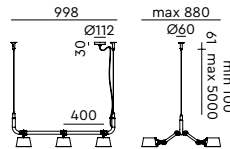

● smokey black	1170	€ 2.625,-	€ 2.169,42
● flux green	1097		
○ pure white	1098		
● midnight grey	1103		
● ash grey	1102		
● striking orange	1100		
● lightning white	1099		
● thunder blue	1101		
● daybreak rose	1495		
● sunny yellow	1453		
● ice blue	1646