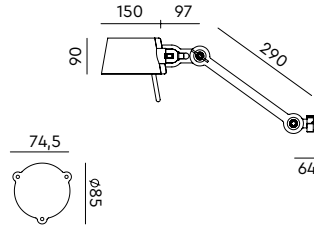

BOLT Bed sidefit install MIRROR
Anton de Groof, 2013

Material: steel & aluminum
Weight: 1,2 kg
IP 20
Volt: 220-240 V | Max Watt: 60 Watt
Socket: E27
Switch on socket holder
Optional: wallring