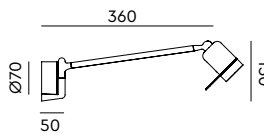

- smokey black 5040 € 459,- € 379,34
- fuzzy white 5041
- heavy metal 5042
- rocky bronze 5080