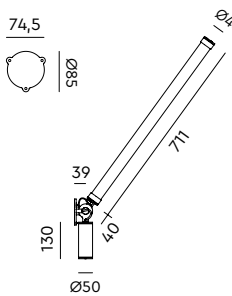

- smokey black with black cords 4031 € 670,- € 553,72
- pure white with orange cords 4033