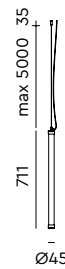

- smokey black with black cords 4010 € 545,- € 450,41
- pure white with orange cords 4011

MR. TUBES LED Pendant
vertical 700 | 4000K
Anton de Groof, 2019

Material: aluminum & steel
Weight: 0,7 kg
IP 20
Volt: 220-240 V | 8 Watt
865 lumen | 4000K | CRI: >90
Phase cut dimmable

led