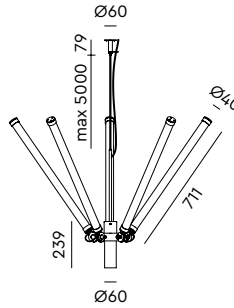

- smokey black with black cords 4046 € 2.990,- € 2.471,07
- pure white with orange cords 4051