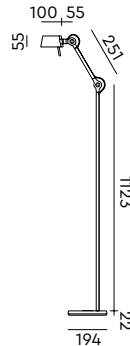

- misty white 7021 € 725,- € 599,17
- shadow black 7023
- burgundy red 7025
- clay brown 7027