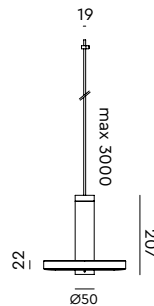

● smokey black 2020 € 445,- € 367,77