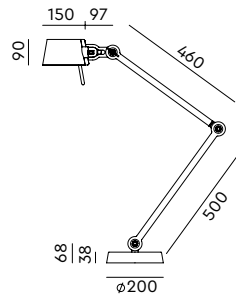

● smokey black	1001	€ 498,-	€ 411,57
● flux green	1003		
○ pure white	1005		
● midnight grey	1252		
● ash grey	1008		
● striking orange	1006		
● lightning white	1004		
● thunder blue	1007		
● daybreak rose	1457		
● sunny yellow	1415		
● ice blue	1600