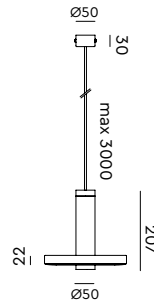

● smokey black 2000 € 475,- € 392,56