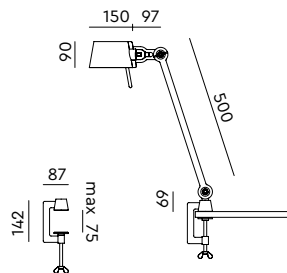

TONONE

pricelist 2026

recommended
consumer price

15 June 2026

tonone.com

BOLT Desk 2 arm foot
Anton de Groof, 2013

Material: steel & aluminum
Weight: 7,8 kg
IP 20
Volt: 220-240 V | Max Watt: 60 Watt
Socket: E27
Cord length: 2900 mm

BOLT Desk 2 arm clamp
Anton de Groof, 2013

Material: steel & aluminum
Weight: 2,5 kg
IP 20
Volt: 220-240 V | Max Watt: 60 Watt
Socket: E27
Cord length: 2900 mm

Wingnut solid brass included

● smokey black	1009	€ 425,-	€ 351,24
● flux green	1011		
○ pure white	1013		
● midnight grey	1253		
● ash grey	1016		
● striking orange	1014		
● lightning white	1012		
● thunder blue	1015		
● daybreak rose	1458		
● sunny yellow	1416		
● ice blue	1601		

BOLT Desk 1 arm foot
Anton de Groof, 2013

Material: steel & aluminum
Weight: 7,2 kg
IP 20
Volt: 220-240 V | Max Watt: 60 Watt
Socket: E27
Cord length: 2400 mm

Wingnut solid brass included

● smokey black	1017	€ 468,-	€ 386,78
● flux green	1019		
○ pure white	1021		
● midnight grey	1254		
● ash grey	1024		
● striking orange	1022		
● lightning white	1020		
● thunder blue	1023		
● daybreak rose	1460		
● sunny yellow	1418		
● ice blue	1602		

BOLT Desk 1 arm clamp
Anton de Groof, 2013

Material: steel & aluminum
Weight: 1,9 kg
IP 20
Volt: 220-240 V | Max Watt: 60 Watt
Socket: E27
Cord length: 2400 mm

Wingnut solid brass included

● smokey black	1025	€ 345,-	€ 285,12
● flux green	1027		
○ pure white	1029		
● midnight grey	1255		
● ash grey	1032		
● striking orange	1030		
● lightning white	1028		
● thunder blue	1031		
● daybreak rose	1461		
● sunny yellow	1419		
● ice blue	1603		