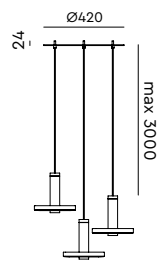

● smokey black 3030 € 1.375,- € 1.136,36