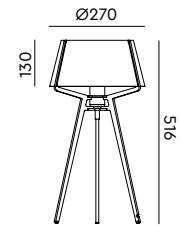

- smokey black 1653 € 398,- € 328,93
- flux green 1654
- pure white 1655
- midnight grey 1656
- ash grey 1657
- striking orange 1658
- lightning white 1659
- thunder blue 1660
- daybreak rose 1661
- sunny yellow 1662
- ice blue 1663