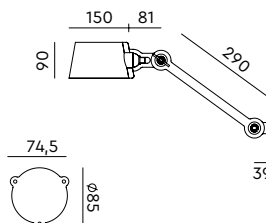

TONONE

pricelist 2026

recommended
consumer price

15 June 2026

tonone.com

BOLT Desk 2 arm foot
Anton de Groof, 2013

Material: steel & aluminum
Weight: 7,8 kg
IP 20
Volt: 220-240 V | Max Watt: 60 Watt
Socket: E27
Cord length: 2900 mm

BOLT Table standard
Anton de Groof, 2013

Material: steel & aluminum
Weight: 7,3 kg
IP 20
Volt: 220-240 V | Max Watt: 60 Watt
Socket: E27
Cord length: 2300 mm

Wingnut solid brass included

- smokey black 1049 € 475,- € 392,56
- flux green 1051
- pure white 1053
- midnight grey 1258
- ash grey 1056
- striking orange 1054
- lightning white 1052
- thunder blue 1055
- daybreak rose 1464
- sunny yellow 1422
- ice blue 1607

BOLT Floor long 1 arm sidefit
Anton de Groof, 2013

Material: steel & aluminum
Weight: 9,3 kg
IP 20
Volt: 220-240 V | Max Watt: 60 Watt
Socket: E27
Cord length: 2200 mm

Wingnut solid brass included

- smokey black 1279 € 525,- € 433,88
- flux green 1280
- pure white 1282
- midnight grey 1286
- ash grey 1285
- striking orange 1283
- lightning white 1281
- thunder blue 1284
- daybreak rose 1468
- sunny yellow 1426
- ice blue 1611

BOLT Wall sidefit with cord
Anton de Groof, 2013

Material: steel & aluminum
Weight: 1,0 kg
Volt: 220-240 V | Max Watt: 60 Watt
Socket: E27
Cord length: 2600 mm
Switch on cord

Wingnut solid brass included