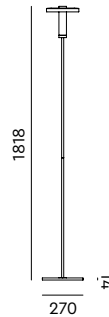

● smokey black 3050 € 940,- € 776,86