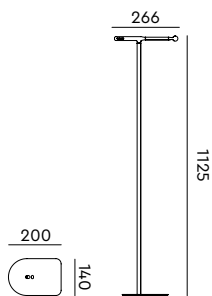

led

- smokey black 5050 € 479,- € 395,87
- fuzzy white 5051
- heavy metal 5052
- rocky bronze 5069

ONE Floor straight fixture
Anton de Groof, 2022

Material: aluminum & steel
Weight: 1,2 kg

USB-C charging cable
Cable length: 2500 mm