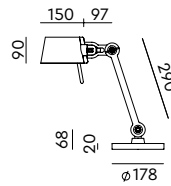

TONONE

pricelist 2026

recommended
consumer price

15 June 2026

tonone.com

BOLT Desk 2 arm foot
Anton de Groof, 2013

Material: steel & aluminum
Weight: 7,8 kg
IP 20
Volt: 220-240 V | Max Watt: 60 Watt
Socket: E27
Cord length: 2900 mm

BOLT Desk 1 arm clamp
Anton de Groof, 2013

Material: steel & aluminum
Weight: 1,9 kg
IP 20
Volt: 220-240 V | Max Watt: 60 Watt
Socket: E27
Cord length: 2400 mm

Wingnut solid brass included

● smokey black	1025	€ 345,-	€ 285,12
● flux green	1027		
○ pure white	1029		
● midnight grey	1255		
● ash grey	1032		
● striking orange	1030		
● lightning white	1028		
● thunder blue	1031		
● daybreak rose	1461		
● sunny yellow	1419		
● ice blue	1603		

BOLT Desk small 2 arm foot
Anton de Groof, 2013 / 2018

Material: steel & aluminum
Weight: 5,3 kg
IP 20
Volt: 220-240 V | Max Watt: 60 Watt
Socket: E27
Cord length: 2300 mm

Wingnut solid brass included

● smokey black	1352	€ 478,-	€ 395,04
● flux green	1353		
○ pure white	1355		
● midnight grey	1359		
● ash grey	1358		
● striking orange	1356		
● lightning white	1354		
● thunder blue	1357		
● daybreak rose	1459		
● sunny yellow	1417		
● ice blue	1606		

BOLT Desk small 1 arm foot
Anton de Groof, 2013 /2018

Material: steel & aluminum
Weight: 4,8 kg
IP 20
Volt: 220-240 V | Max Watt: 60 Watt
Socket: E27
Cord length: 2500 mm

Wingnut solid brass included

- smokey black 1033 € 400,- € 330,58
- flux green 1035
- pure white 1037
- midnight grey 1256
- ash grey 1040
- striking orange 1038
- lightning white 1036
- thunder blue 1039
- daybreak rose 1462
- sunny yellow 1420
- ice blue 1604