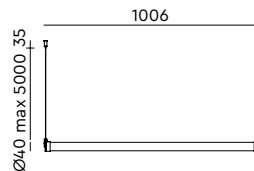

● smokey black with black cords 4001 € 595,- € 491,74
○ pure white with orange cords 4003