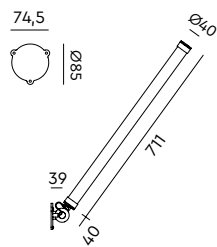

- smokey black with black cords 4035 € 595,- € 491,74
- pure white with orange cords 4037

led