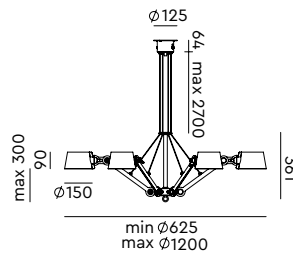

BOLT Ceiling 1 arm upperfit
Anton de Groof, 2016

Material: steel & aluminum
Weight: 1,7 kg
IP 20
Volt: 220-240 V | Max Watt: 60 Watt
Socket: E27

Wingnut solid brass included

● smokey black	1312	€ 375,-	€ 309,92
● flux green	1313		
○ pure white	1315		
● midnight grey	1319		
● ash grey	1318		
● striking orange	1316		
● lightning white	1314		
● thunder blue	1317		
● daybreak rose	1490		
● sunny yellow	1448		
● ice blue	1640		

BOLT Ceiling 2 arm upperfit
Anton de Groof, 2016

Material: steel & aluminum
Weight: 2,1 kg
IP 20
Volt: 220-240 V | Max Watt: 60 Watt
Socket: E27

Wingnut solid brass included

● smokey black	1328	€ 429,-	€ 354,55
● flux green	1329		
○ pure white	1331		
● midnight grey	1335		
● ash grey	1334		
● striking orange	1332		
● lightning white	1330		
● thunder blue	1333		
● daybreak rose	1491		
● sunny yellow	1449		
● ice blue	1642		

BOLT Chandelier 6 arm
Anton de Groof, 2013

Material: steel & aluminum
Weight: 6,5 kg
IP 20
Volt: 220-240 V | Max Watt: 60 Watt
Socket: E27
Cord length: max 3000 mm

Wingnut solid brass included

● smokey black	1161	€ 2.625,-	€ 2.169,42
● flux green	1163		
○ pure white	1165		
● midnight grey	1278		
● ash grey	1168		
● striking orange	1166		
● lightning white	1164		
● thunder blue	1167		
● daybreak rose	1494		
● sunny yellow	1452		
● ice blue	1643		