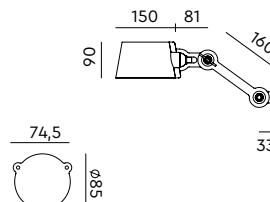

● smokey black	1236	€ 289,-	€ 238,84
● flux green	1238		
○ pure white	1240		
● midnight grey	1266		
● ash grey	1243		
● striking orange	1241		
● lightning white	1239		
● thunder blue	1242		
● daybreak rose	1474		
● sunny yellow	1432		
● ice blue	1618		

BOLT Wall sidefit mini with cord
Anton de Groof, 2013

Material: steel & aluminum
Weight: 0,9 kg
Volt: 220-240 V | Max Watt: 60 Watt
Socket: E27
Cord length: 2850 mm
Switch on cord

Wingnut solid brass included