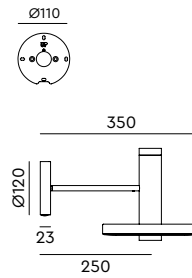

BEADS Wall 35 downlight with cord
Anton de Groof, 2018

● smokey black 2060 € 735,- € 607,44

Material: aluminum & steel
Weight: 1,3 kg
IP 20
Volt: 220-240 V | 16 Watt
Dim to warm 2100K to 2800K
900 lumen | CRI: 90
Dimmable on fixture
Cord length: 2600 mm