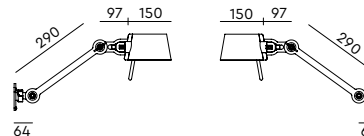

BOLT Bed sidefit set install
Anton de Groof, 2013

Material: steel & aluminum
Weight: 2,4 kg
IP 20
Volt: 220-240 V | Max Watt: 60 Watt
Socket: E27
Switch on socket holder
Optional: wallring