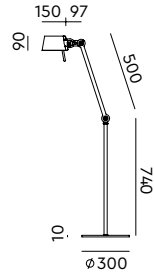

BOLT Table standard
Anton de Groof, 2013

Material: steel & aluminum
Weight: 7,3 kg
IP 20
Volt: 220-240 V | Max Watt: 60 Watt
Socket: E27
Cord length: 2300 mm

Wingnut solid brass included

- smokey black 1049 € 475,- € 392,56
- flux green 1051
- pure white 1053
- midnight grey 1258
- ash grey 1056
- striking orange 1054
- lightning white 1052
- thunder blue 1055
- daybreak rose 1464
- sunny yellow 1422
- ice blue 1607

BOLT Table small
Anton de Groof, 2013

Material: steel & aluminum
Weight: 7,2 kg
IP 20
Volt: 220-240 V | Max Watt: 60 Watt
Socket: E27
Cord length: 2500 mm

Wingnut solid brass included

- smokey black 1057 € 465,- € 384,30
- flux green 1059
- pure white 1061
- midnight grey 1259
- ash grey 1064
- striking orange 1062
- lightning white 1060
- thunder blue 1063
- daybreak rose 1465
- sunny yellow 1423
- ice blue 1608

BOLT Floor 2 arm sidefit
Anton de Groof, 2013

Material: steel & aluminum
Weight: 8,8 kg
Volt: 220-240 V | Max Watt: 60 Watt
Socket: E27
Cord length: 3000 mm

Wingnut solid brass included

- smokey black 1065 € 525,- € 433,88
- flux green 1067
- pure white 1069
- midnight grey 1260
- ash grey 1072
- striking orange 1070
- lightning white 1068
- thunder blue 1071
- daybreak rose 1466
- sunny yellow 1424
- ice blue 1609

BOLT Floor 1 arm sidefit
Anton de Groof, 2013

Material: steel & aluminum
Weight: 8,4 kg
IP 20
Volt: 220-240 V | Max Watt: 60 Watt
Socket: E27
Cord length: 2400 mm

Wingnut solid brass included

- smokey black 1073 € 489,- € 404,13
- flux green 1075
- pure white 1077
- midnight grey 1261
- ash grey 1080
- striking orange 1078
- lightning white 1076
- thunder blue 1079
- daybreak rose 1467
- sunny yellow 1425
- ice blue 1610