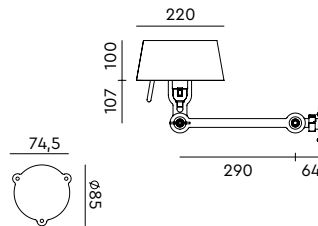

● smokey black	1376	€ 319,-	€ 263,64
● flux green	1377		
○ pure white	1379		
● midnight grey	1383		
● ash grey	1382		
● striking orange	1380		
● lightning white	1378		
● thunder blue	1381		
● daybreak rose	1483		
● sunny yellow	1441		
● ice blue	1633		

BOLT Bed underfit set
Anton de Groof, 2013

Material: steel & aluminum
Weight: 2,8 kg
IP 20
Volt: 220-240 V | Max Watt: 60 Watt
Socket: E27
Cord length: max 2500 mm
Switch on socket holder

Wingnut solid brass included