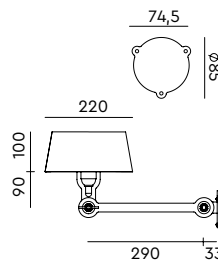

- smokey black 1105 € 298,- € 246,28
- flux green 1107
- pure white 1109
- midnight grey 1268
- ash grey 1112
- striking orange 1110
- lightning white 1108
- thunder blue 1111
- daybreak rose 1476
- sunny yellow 1434
- ice blue 1615