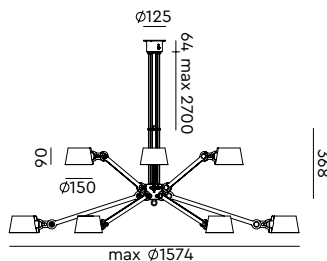

BOLT Bed sidefit with cord MIRROR
Anton de Groof, 2013

Material: steel & aluminum
Weight: 1,2 kg
IP 20
Volt: 220-240 V | Max Watt: 60 Watt
Socket: E27
Cord length: 2500 mm
Switch on socket holder

Wingnut solid brass included

BOLT Ceiling 2 arm upperfit
Anton de Groof, 2016

Material: steel & aluminum
Weight: 2,1 kg
IP 20
Volt: 220-240 V | Max Watt: 60 Watt
Socket: E27

Wingnut solid brass included

● smokey black	1328	€ 429,-	€ 354,55
● flux green	1329		
○ pure white	1331		
● midnight grey	1335		
● ash grey	1334		
● striking orange	1332		
● lightning white	1330		
● thunder blue	1333		
● daybreak rose	1491		
● sunny yellow	1449		
● ice blue	1642		

BOLT Chandelier 6 arm
Anton de Groof, 2013

Material: steel & aluminum
Weight: 6,5 kg
IP 20
Volt: 220-240 V | Max Watt: 60 Watt
Socket: E27
Cord length: max 3000 mm

Wingnut solid brass included

● smokey black	1161	€ 2.625,-	€ 2.169,42
● flux green	1163		
○ pure white	1165		
● midnight grey	1278		
● ash grey	1168		
● striking orange	1166		
● lightning white	1164		
● thunder blue	1167		
● daybreak rose	1494		
● sunny yellow	1452		
● ice blue	1643		

BOLT Chandelier 12 arm
Anton de Groof, 2013

Material: steel & aluminum
Weight: 12,5 kg
IP 20
Volt: 220-240 V | Max Watt: 60 Watt
Socket: E27
Cord length: max 3000 mm

Wingnut solid brass included

● smokey black	1169	€ 3.600,-	€ 2.975,21
● flux green	1539		
○ pure white	1540		
● midnight grey	1541		
● ash grey	1542		
● striking orange	1543		
● lightning white	1384		
● thunder blue	1544		
● daybreak rose	1545		
● sunny yellow	1546		
● ice blue	1644		