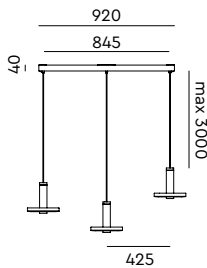

● smokey black 3020 € 1.395,- € 1.152,89