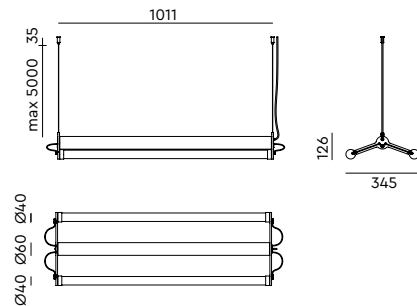

led

MR. TUBES LED Double 2700K
Anton de Groof, 2019

Material: aluminum & steel
Weight: 3,9 kg
IP 20
Volt: 220-240 V | 23 Watt
2272 lumen | 2700K | CRI: >90
Phase cut dimmable

- smokey black with black cords 4015 € 1.098,- € 907,44
- pure white with orange cords 4020