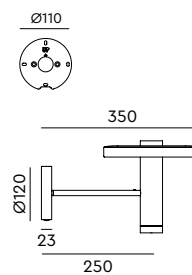

BEADS Wall 35 uplight with cord
Anton de Groof, 2018

● smokey black 2080 € 735,- € 607,44

Material: aluminum & steel
Weight: 1,3 kg
IP 20
Volt: 220-240 V | 16 Watt
Dim to warm 2100K to 2800K
900 lumen | CRI: 90
Dimmable on fixture
Cord length: 2600 mm