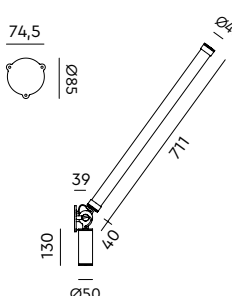

- smokey black with black cords 4043 € 670,- € 553,72
- pure white with orange cords 4044