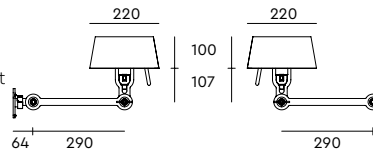

● smokey black	1590	€ 638,-	€ 527,28
● flux green	1591		
○ pure white	1592		
● midnight grey	1593		
● ash grey	1594		
● striking orange	1595		
● lightning white	1596		
● thunder blue	1597		
● daybreak rose	1598		
● sunny yellow	1599		
● ice blue	1634