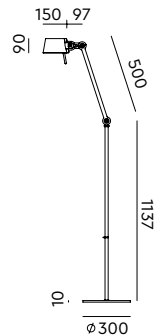

- smokey black 1279 € 525,- € 433,88
- flux green 1280
- pure white 1282
- midnight grey 1286
- ash grey 1285
- striking orange 1283
- lightning white 1281
- thunder blue 1284
- daybreak rose 1468
- sunny yellow 1426
- ice blue 1611