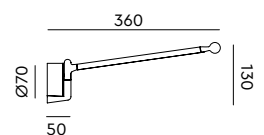

led

- smokey black 5040 € 459,- € 379,34
- fuzzy white 5041
- heavy metal 5042
- rocky bronze 5080

ONE Wall fixture
Anton de Groof, 2022

Material: aluminum & steel
Weight: 0,25 kg

USB-C charging cable included