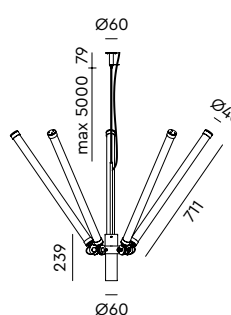

- smokey black with black cords 4045 € 2.990,- € 2.471,07
- pure white with orange cords 4050