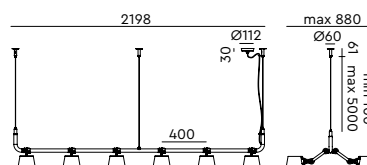

● smokey black	1173	€ 4.325,-	€ 3.574,38
● flux green	1208		
○ pure white	1209		
● midnight grey	1214		
● ash grey	1213		
● striking orange	1211		
● lightning white	1210		
● thunder blue	1212		
● daybreak rose	1498		
● sunny yellow	1456		
● ice blue	1649		

led integrated LED