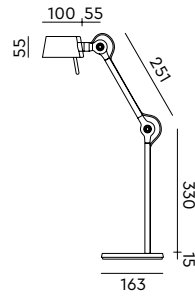

- misty white 7004 € 550,- € 454,55
- shadow black 7000
- burgundy red 7002
- clay brown 7006