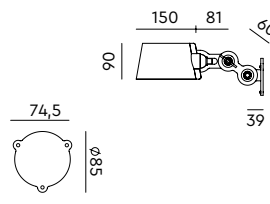

TONONE

pricelist 2026

recommended
consumer price

15 June 2026

tonone.com

BOLT Desk 2 arm foot
Anton de Groof, 2013

Material: steel & aluminum
Weight: 7,8 kg
IP 20
Volt: 220-240 V | Max Watt: 60 Watt
Socket: E27
Cord length: 2900 mm

BOLT Wall sidefit small install
Anton de Groof, 2013

Material: steel & aluminum
Weight: 1,0 kg
IP 20
Volt: 220-240 V | Max Watt: 60 Watt
Socket: E27
Optional: wallring

Wingnut solid brass included

● smokey black	1236	€ 289,-	€ 238,84
● flux green	1238		
○ pure white	1240		
● midnight grey	1266		
● ash grey	1243		
● striking orange	1241		
● lightning white	1239		
● thunder blue	1242		
● daybreak rose	1474		
● sunny yellow	1432		
● ice blue	1618		

BOLT Wall sidefit mini with cord
Anton de Groof, 2013

Material: steel & aluminum
Weight: 0,9 kg
Volt: 220-240 V | Max Watt: 60 Watt
Socket: E27
Cord length: 2850 mm
Switch on cord

Wingnut solid brass included