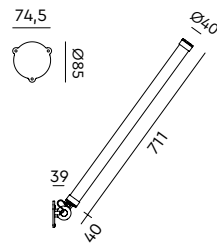

- smokey black with black cords 4036 € 595,- € 491,74
- pure white with orange cords 4038

led