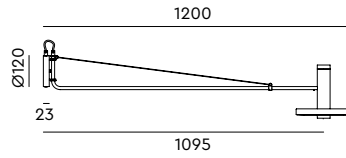

led

● smokey black 3000 € 435,- € 359,50

BEADS Wall 120 with cord
Anton de Groof, 2018

● smokey black 2040 € 995,- € 822,31

Material: aluminum & steel
Weight: 1,9 kg
IP 20
Volt: 220-240 V | 16 Watt
Dim to warm 2100K to 2800K
900 lumen | CRI: 90
Dimmable on fixture
Cord length: 2700 mm