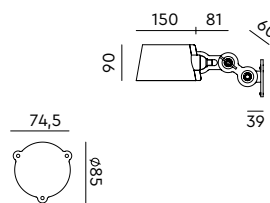

● smokey black	1244	€ 279,-	€ 230,58
● flux green	1246		
○ pure white	1248		
● midnight grey	1267		
● ash grey	1251		
● striking orange	1249		
● lightning white	1247		
● thunder blue	1250		
● daybreak rose	1475		
● sunny yellow	1433		
● ice blue	1620