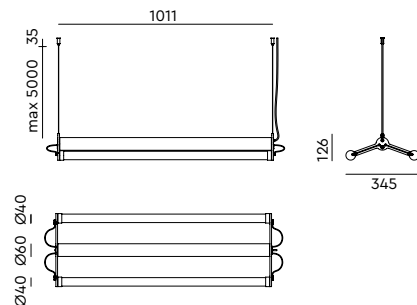

- smokey black with black cords 4016 € 1.098,- € 907,44
- pure white with orange cords 4021

led

MR. TUBES LED Wall driver separate 2700K
Anton de Groof, 2019

Material: aluminum & steel
Weight: 1,1 kg
IP 20 | Volt: 220-240 V | 8 Watt
865 lumen | 2700K | CRI: >90
Phase cut dimmable

Wingnut solid brass included