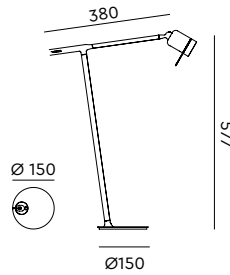

- smokey black 5035 € 469,- € 387,60
- fuzzy white 5036
- heavy metal 5037
- rocky bronze 5067