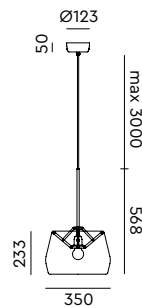

Wingnut solid brass included

led

Create your Mr. Tubes LED Connect with us

info@tonone.com

ATLAS D350
Anton de Groof, 2015

Material: brass & hand blown glass
Weight: 4 kg
IP 20
Volt: 220–240 V | Max Watt: 60 Watt
Socket: E27
Cord length: max 3000 mm