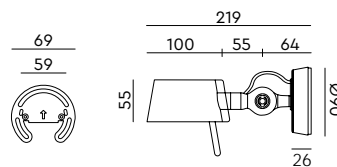

- misty white 7044 € 398,- € 328,93
- shadow black 7040
- burgundy red 7042
- clay brown 7046