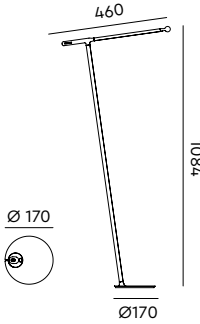

led

- smokey black 5030 € 479,- € 395,87
- fuzzy white 5031
- heavy metal 5032
- rocky bronze 5068

ONE Floor fixture
Anton de Groof, 2022

Material: aluminum & steel
Weight: 1,2 kg

USB-C charging cable
Cable length: 2500 mm

- smokey black 5010 € 260,- € 214,88
- fuzzy white 5011
- heavy metal 5012
- rocky bronze 5013

ONE + Floor straight
Anton de Groof, 2022

Material: aluminum & steel
Weight: 1,4 kg
IP 20 | Volt: 220-240 V | 1,5 Watt
2700 K | 230 lumen | CRI: 90
Dimmable on fixture
Battery: 5-30 hours
One Knob included
USB-C charging cable
Cable length: 500 mm & 2500 mm