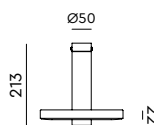

● smokey black 3000 € 435,- € 359,50