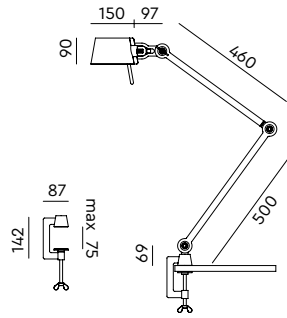

TONONE

pricelist 2026

recommended
consumer price

15 June 2026

tonone.com

BOLT Desk 2 arm foot
Anton de Groof, 2013

Material: steel & aluminum
Weight: 7,8 kg
IP 20
Volt: 220-240 V | Max Watt: 60 Watt
Socket: E27
Cord length: 2900 mm

BOLT Desk 2 arm clamp
Anton de Groof, 2013

Material: steel & aluminum
Weight: 2,5 kg
IP 20
Volt: 220-240 V | Max Watt: 60 Watt
Socket: E27
Cord length: 2900 mm

Wingnut solid brass included

● smokey black	1009	€ 425,-	€ 351,24
● flux green	1011		
○ pure white	1013		
● midnight grey	1253		
● ash grey	1016		
● striking orange	1014		
● lightning white	1012		
● thunder blue	1015		
● daybreak rose	1458		
● sunny yellow	1416		
● ice blue	1601		

BOLT Desk 1 arm foot
Anton de Groof, 2013

Material: steel & aluminum
Weight: 7,2 kg
IP 20
Volt: 220-240 V | Max Watt: 60 Watt
Socket: E27
Cord length: 2400 mm

Wingnut solid brass included

● smokey black	1017	€ 468,-	€ 386,78
● flux green	1019		
○ pure white	1021		
● midnight grey	1254		
● ash grey	1024		
● striking orange	1022		
● lightning white	1020		
● thunder blue	1023		
● daybreak rose	1460		
● sunny yellow	1418		
● ice blue	1602		