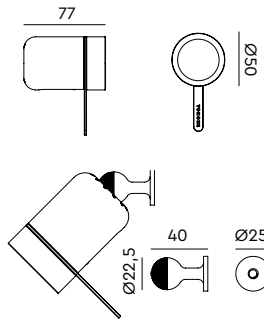

- smokey black 5045 € 219,- € 180,99
- fuzzy white 5046
- heavy metal 5047
- rocky bronze 5066
- fuzzy white with hell orange 5048
- heavy metal with bright yellow 5049