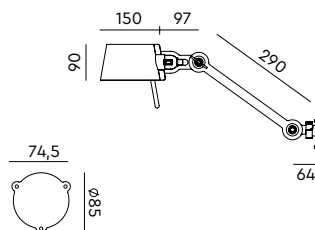

- smokey black 1137 € 319,- € 263,64
- flux green 1139
- pure white 1141
- midnight grey 1271
- ash grey 1144
- striking orange 1142
- lightning white 1140
- thunder blue 1143
- daybreak rose 1479
- sunny yellow 1437
- ice blue 1626