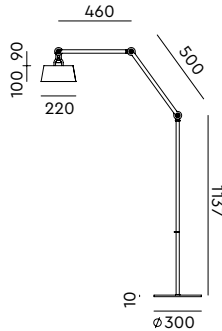

- smokey black 1360 € 598,- € 494,21
- flux green 1361
- pure white 1363
- midnight grey 1367
- ash grey 1366
- striking orange 1364
- lightning white 1362
- thunder blue 1365
- daybreak rose 1469
- sunny yellow 1427
- ice blue 1612