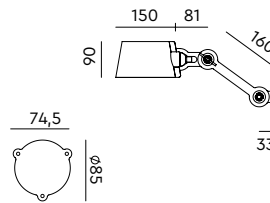

TONONE

pricelist 2026

recommended
consumer price

15 June 2026

tonone.com

BOLT Desk 2 arm foot
Anton de Groof, 2013

Material: steel & aluminum
Weight: 7,8 kg
IP 20
Volt: 220-240 V | Max Watt: 60 Watt
Socket: E27
Cord length: 2900 mm

BOLT Table standard
Anton de Groof, 2013

Material: steel & aluminum
Weight: 7,3 kg
IP 20
Volt: 220-240 V | Max Watt: 60 Watt
Socket: E27
Cord length: 2300 mm

Wingnut solid brass included

- smokey black 1049 € 475,- € 392,56
- flux green 1051
- pure white 1053
- midnight grey 1258
- ash grey 1056
- striking orange 1054
- lightning white 1052
- thunder blue 1055
- daybreak rose 1464
- sunny yellow 1422
- ice blue 1607

BOLT Wall sidefit install
Anton de Groof, 2013

Material: steel & aluminum
Weight: 1,0 kg
IP 20
Volt: 220-240 V | Max Watt: 60 Watt
Socket: E27
Optional: wallring

Wingnut solid brass included

● smokey black	1089	€ 298,-	€ 246,28
● flux green	1091		
○ pure white	1093		
● midnight grey	1265		
● ash grey	1096		
● striking orange	1094		
● lightning white	1092		
● thunder blue	1095		
● daybreak rose	1473		
● sunny yellow	1431		
● ice blue	1614		

BOLT Wall sidefit small with cord
Anton de Groof, 2013

Material: steel & aluminum
Weight: 1,0 kg
Volt: 220-240 V | Max Watt: 60 Watt
Socket: E27
Cord length: 2750 mm
Switch on cord

Wingnut solid brass included