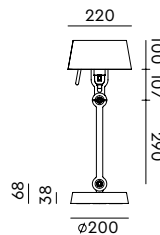

TONONE

pricelist 2026

recommended
consumer price

15 June 2026

tonone.com

BOLT Desk 2 arm foot
Anton de Groof, 2013

Material: steel & aluminum
Weight: 7,8 kg
IP 20
Volt: 220-240 V | Max Watt: 60 Watt
Socket: E27
Cord length: 2900 mm

BOLT Desk small 1 arm clamp
Anton de Groof, 2013 / 2018

Material: steel & aluminum
Weight: 1,7 kg
IP 20
Volt: 220-240 V | Max Watt: 60 Watt
Socket: E27
Cord length: 2500 mm

Wingnut solid brass included

- smokey black 1041 € 340,- € 280,99
- flux green 1042
- pure white 1044
- midnight grey 1257
- ash grey 1048
- striking orange 1045
- lightning white 1043
- thunder blue 1046
- daybreak rose 1463
- sunny yellow 1421
- ice blue 1605

BOLT Table standard
Anton de Groof, 2013

Material: steel & aluminum
Weight: 7,3 kg
IP 20
Volt: 220-240 V | Max Watt: 60 Watt
Socket: E27
Cord length: 2300 mm

Wingnut solid brass included

- smokey black 1049 € 475,- € 392,56
- flux green 1051
- pure white 1053
- midnight grey 1258
- ash grey 1056
- striking orange 1054
- lightning white 1052
- thunder blue 1055
- daybreak rose 1464
- sunny yellow 1422
- ice blue 1607

BOLT Table small
Anton de Groof, 2013

Material: steel & aluminum
Weight: 7,2 kg
IP 20
Volt: 220-240 V | Max Watt: 60 Watt
Socket: E27
Cord length: 2500 mm

Wingnut solid brass included

- smokey black 1057 € 465,- € 384,30
- flux green 1059
- pure white 1061
- midnight grey 1259
- ash grey 1064
- striking orange 1062
- lightning white 1060
- thunder blue 1063
- daybreak rose 1465
- sunny yellow 1423
- ice blue 1608