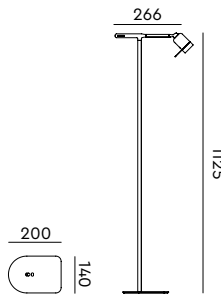

- smokey black 5050 € 479,- € 395,87
- fuzzy white 5051
- heavy metal 5052
- rocky bronze 5069