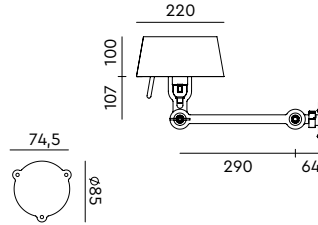

BOLT Bed underfit install
Anton de Groof, 2013

Material: steel & aluminum
Weight: 1,4 kg
IP 20
Volt: 220-240 V | Max Watt: 60 Watt
Socket: E27
Switch on socket holder
Optional: wallring

Wingnut solid brass included

● smokey black	1153	€ 319,-	€ 263,64
● flux green	1155		
○ pure white	1157		
● midnight grey	1273		
● ash grey	1160		
● striking orange	1158		
● lightning white	1156		
● thunder blue	1159		
● daybreak rose	1482		
● sunny yellow	1440		
● ice blue	1632		

BOLT Bed underfit install MIRROR
Anton de Groof, 2013

Material: steel & aluminum
Weight: 1,4 kg
IP 20
Volt: 220-240 V | Max Watt: 60 Watt
Socket: E27
Switch on socket holder
Optional: wallring

Wingnut solid brass included