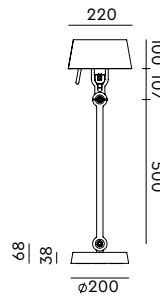

BOLT Desk small 1 arm foot
Anton de Groof, 2013 /2018

Material: steel & aluminum
Weight: 4,8 kg
IP 20
Volt: 220-240 V | Max Watt: 60 Watt
Socket: E27
Cord length: 2500 mm

Wingnut solid brass included

- smokey black 1033 € 400,- € 330,58
- flux green 1035
- pure white 1037
- midnight grey 1256
- ash grey 1040
- striking orange 1038
- lightning white 1036
- thunder blue 1039
- daybreak rose 1462
- sunny yellow 1420
- ice blue 1604

BOLT Desk small 1 arm clamp
Anton de Groof, 2013 / 2018

Material: steel & aluminum
Weight: 1,7 kg
IP 20
Volt: 220-240 V | Max Watt: 60 Watt
Socket: E27
Cord length: 2500 mm

Wingnut solid brass included

- smokey black 1041 € 340,- € 280,99
- flux green 1042
- pure white 1044
- midnight grey 1257
- ash grey 1048
- striking orange 1045
- lightning white 1043
- thunder blue 1046
- daybreak rose 1463
- sunny yellow 1421
- ice blue 1605

BOLT Table standard
Anton de Groof, 2013

Material: steel & aluminum
Weight: 7,3 kg
IP 20
Volt: 220-240 V | Max Watt: 60 Watt
Socket: E27
Cord length: 2300 mm

Wingnut solid brass included

- smokey black 1049 € 475,- € 392,56
- flux green 1051
- pure white 1053
- midnight grey 1258
- ash grey 1056
- striking orange 1054
- lightning white 1052
- thunder blue 1055
- daybreak rose 1464
- sunny yellow 1422
- ice blue 1607

BOLT Table small
Anton de Groof, 2013

Material: steel & aluminum
Weight: 7,2 kg
IP 20
Volt: 220-240 V | Max Watt: 60 Watt
Socket: E27
Cord length: 2500 mm

Wingnut solid brass included

- smokey black 1057 € 465,- € 384,30
- flux green 1059
- pure white 1061
- midnight grey 1259
- ash grey 1064
- striking orange 1062
- lightning white 1060
- thunder blue 1063
- daybreak rose 1465
- sunny yellow 1423
- ice blue 1608