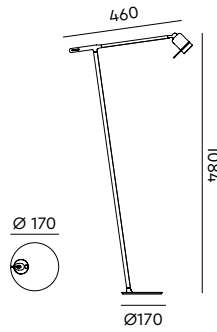

- smokey black 5030 € 479,- € 395,87
- fuzzy white 5031
- heavy metal 5032
- rocky bronze 5068