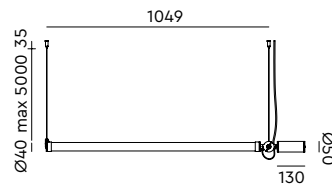

MR. TUBES LED Pendant
horizontal | 4000K | driver on fixture
Anton de Groof, 2019

- smokey black with black cords 4006 € 670,- € 553,72
- pure white with orange cords 4008

MR. TUBES LED Pendant
vertical 700 | 2700K
Anton de Groof, 2019

Material: aluminum & steel
Weight: 0,7 kg
IP 20
Volt: 220-240 V | 8 Watt
865 lumen | 2700K | CRI: >90
Phase cut dimmable

led

- smokey black with black cords 4010 € 545,- € 450,41
- pure white with orange cords 4011

MR. TUBES LED Pendant
vertical 700 | 4000K
Anton de Groof, 2019

Material: aluminum & steel
Weight: 0,7 kg
IP 20
Volt: 220-240 V | 8 Watt
865 lumen | 4000K | CRI: >90
Phase cut dimmable

led

- smokey black with black cords 4012 € 545,- € 450,41
- pure white with orange cords 4013

MR. TUBES LED Pendant
vertical 1000 | 2700K
Anton de Groof, 2019

Material: aluminum & steel
Weight: 0,8 kg
IP 20
Volt: 220-240 V | 11 Watt
1235 lumen | 2700K | CRI: >90
Phase cut dimmable

led

- smokey black with black cords 4014 € 595,- € 491,74
- pure white with orange cords 4017