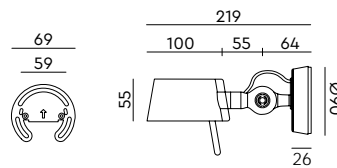

- misty white 7041 € 398,- € 328,93
- shadow black 7043
- burgundy red 7045
- clay brown 7047

BOLT10 Wall
Anton de Groof, 2025

Material: aluminum & steel
Weight: 0,4 kg
IP 20 | Volt: 220-240 V | 4 Watt
2700 K | 640 lumen | CRI: 90
Mains dimmable / phase cut
With black cords

Wingnut solid brass included

led