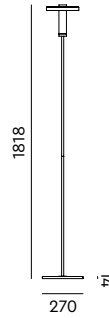

● smokey black 3040 € 940,- € 776,86