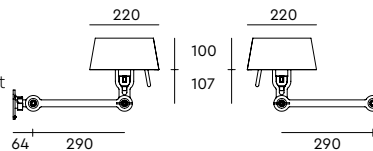

● smokey black	1580	€ 638,-	€ 527,28
● flux green	1581		
○ pure white	1582		
● midnight grey	1583		
● ash grey	1584		
● striking orange	1585		
● lightning white	1586		
● thunder blue	1587		
● daybreak rose	1588		
● sunny yellow	1589		
● ice blue	1631		

BOLT Bed underfit set install
Anton de Groof, 2013

Material: steel & aluminum
Weight: 2,8 kg
IP 20
Volt: 220-240 V | Max Watt: 60 Watt
Socket: E27
Switch on socket holder
Optional: wallring

Wingnut solid brass included