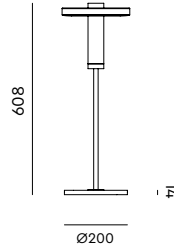

● smokey black 3070 € 755,- € 623,97

BEADS Floor uplight
Anton de Groof, 2018

Material: aluminum & steel
Weight: 7,6 kg
IP 20
Volt: 220-240 V | 16 Watt
Dim to warm 2100K to 2800K
900 lumen | CRI: 90
Dimmer on cord
Cord length: 2100 mm

led