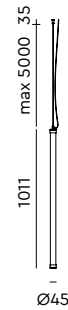

MR. TUBES LED Pendant vertical 1000 | 4000K
Anton de Groof, 2019

Material: aluminum & steel
Weight: 0,8 kg
IP 20
Volt: 220-240 V | 11 Watt
1235 lumen | 4000K | CRI: >90
Phase cut dimmable

- smokey black with black cords 4018 € 595,- € 491,74
- pure white with orange cords 4019

led