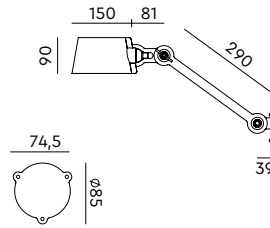

● smokey black	1089	€ 298,-	€ 246,28
● flux green	1091		
○ pure white	1093		
● midnight grey	1265		
● ash grey	1096		
● striking orange	1094		
● lightning white	1092		
● thunder blue	1095		
● daybreak rose	1473		
● sunny yellow	1431		
● ice blue	1614		

BOLT Wall sidefit small with cord
Anton de Groof, 2013

Material: steel & aluminum
Weight: 1,0 kg
Volt: 220-240 V | Max Watt: 60 Watt
Socket: E27
Cord length: 2750 mm
Switch on cord

Wingnut solid brass included