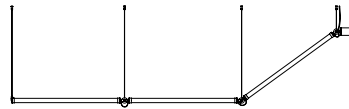

Create your Mr. Tubes LED Connect with us

info@tonone.com