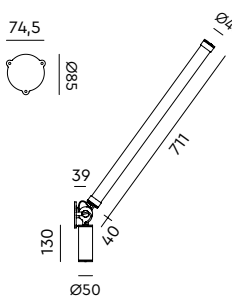

- smokey black with black cords 4040 € 670,- € 553,72
- pure white with orange cords 4042