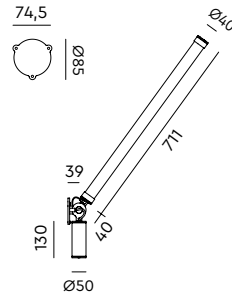

- smokey black with black cords 4039 € 670,- € 553,72
- pure white with orange cords 4041