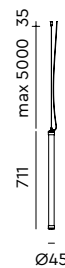

- smokey black with black cords 4012 € 545,- € 450,41
- pure white with orange cords 4013

MR. TUBES LED Pendant
vertical 1000 | 2700K
Anton de Groof, 2019

Material: aluminum & steel
Weight: 0,8 kg
IP 20
Volt: 220-240 V | 11 Watt
1235 lumen | 2700K | CRI: >90
Phase cut dimmable

led