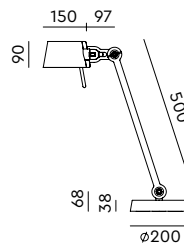

TONONE

pricelist 2026

recommended
consumer price

15 June 2026

tonone.com

BOLT Desk 2 arm foot
Anton de Groof, 2013

Material: steel & aluminum
Weight: 7,8 kg
IP 20
Volt: 220-240 V | Max Watt: 60 Watt
Socket: E27
Cord length: 2900 mm

BOLT Desk 2 arm clamp
Anton de Groof, 2013

Material: steel & aluminum
Weight: 2,5 kg
IP 20
Volt: 220-240 V | Max Watt: 60 Watt
Socket: E27
Cord length: 2900 mm

Wingnut solid brass included

● smokey black	1009	€ 425,-	€ 351,24
● flux green	1011		
○ pure white	1013		
● midnight grey	1253		
● ash grey	1016		
● striking orange	1014		
● lightning white	1012		
● thunder blue	1015		
● daybreak rose	1458		
● sunny yellow	1416		
● ice blue	1601		

BOLT Desk 1 arm foot
Anton de Groof, 2013

Material: steel & aluminum
Weight: 7,2 kg
IP 20
Volt: 220-240 V | Max Watt: 60 Watt
Socket: E27
Cord length: 2400 mm

Wingnut solid brass included

● smokey black	1017	€ 468,-	€ 386,78
● flux green	1019		
○ pure white	1021		
● midnight grey	1254		
● ash grey	1024		
● striking orange	1022		
● lightning white	1020		
● thunder blue	1023		
● daybreak rose	1460		
● sunny yellow	1418		
● ice blue	1602		

BOLT Desk 1 arm clamp
Anton de Groof, 2013

Material: steel & aluminum
Weight: 1,9 kg
IP 20
Volt: 220-240 V | Max Watt: 60 Watt
Socket: E27
Cord length: 2400 mm

Wingnut solid brass included

● smokey black	1025	€ 345,-	€ 285,12
● flux green	1027		
○ pure white	1029		
● midnight grey	1255		
● ash grey	1032		
● striking orange	1030		
● lightning white	1028		
● thunder blue	1031		
● daybreak rose	1461		
● sunny yellow	1419		
● ice blue	1603		