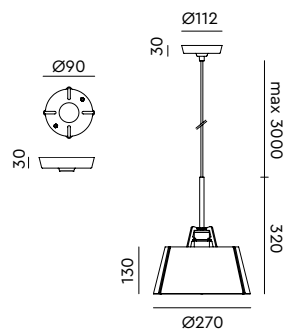

BELLA Table
brass fitting
Anton de Groof, 2022

Material: aluminum, steel & brass
Weight: 2,3 kg
IP 20
Volt: 220-240 V | Max Watt: 60 Watt
Socket: E27
Cord length: 2900 mm
Dimmer on cord

- smokey black 1653 € 398,- € 328,93
- flux green 1654
- pure white 1655
- midnight grey 1656
- ash grey 1657
- striking orange 1658
- lightning white 1659
- thunder blue 1660
- daybreak rose 1661
- sunny yellow 1662
- ice blue 1663

BELLA Pendant
black anodized aluminum fitting
Anton de Groof, 2022

Material: aluminum & steel
Weight: 1 kg
IP 20
Volt: 220-240 V | Max Watt: 60 Watt
Socket: E27
Cord length: 2700 mm

- smokey black 1686 € 325,- € 268,60
- flux green 1687
- pure white 1688
- midnight grey 1689
- ash grey 1690
- striking orange 1691
- lightning white 1692
- thunder blue 1693
- daybreak rose 1694
- sunny yellow 1695
- ice blue 1696

BELLA Pendant
brass fitting
Anton de Groof, 2022

Material: aluminum, steel & brass
Weight: 1 kg
IP 20
Volt: 220-240 V | Max Watt: 60 Watt
Socket: E27
Cord length: 2700 mm

- smokey black 1675 € 358,- € 295,87
- flux green 1676
- pure white 1677
- midnight grey 1678
- ash grey 1679
- striking orange 1680
- lightning white 1681
- thunder blue 1682
- daybreak rose 1683
- sunny yellow 1684
- ice blue 1685