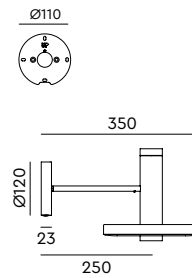

BEADS Wall 35 downlight install
Anton de Groof, 2018

● smokey black 2070 € 645,- € 533,06

Material: aluminum & steel
Weight: 1,3 kg
IP 20
Volt: 220-240 V | 16 Watt
Dim to warm 2100K to 2800K
900 lumen | CRI: 90
Phase cut dimmable