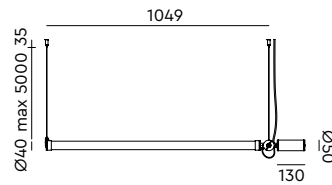

MR. TUBES LED Pendant
horizontal | 2700K | driver on fixture
Anton de Groof, 2019

- smokey black with black cords 4005 € 670,- € 553,72
- pure white with orange cords 4007