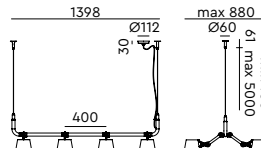

● smokey black	1171	€ 3.175,-	€ 2.623,97
● flux green	1104		
○ pure white	1121		
● midnight grey	1126		
● ash grey	1125		
● striking orange	1123		
● lightning white	1122		
● thunder blue	1124		
● daybreak rose	1496		
● sunny yellow	1454		
● ice blue	1647