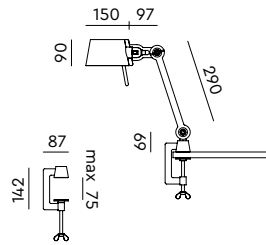

BOLT Desk small 2 arm foot
Anton de Groof, 2013 / 2018

Material: steel & aluminum
Weight: 5,3 kg
IP 20
Volt: 220-240 V | Max Watt: 60 Watt
Socket: E27
Cord length: 2300 mm

Wingnut solid brass included

● smokey black	1352	€ 478,-	€ 395,04
● flux green	1353		
○ pure white	1355		
● midnight grey	1359		
● ash grey	1358		
● striking orange	1356		
● lightning white	1354		
● thunder blue	1357		
● daybreak rose	1459		
● sunny yellow	1417		
● ice blue	1606		

BOLT Desk small 1 arm foot
Anton de Groof, 2013 /2018

Material: steel & aluminum
Weight: 4,8 kg
IP 20
Volt: 220-240 V | Max Watt: 60 Watt
Socket: E27
Cord length: 2500 mm

Wingnut solid brass included

- smokey black 1033 € 400,- € 330,58
- flux green 1035
- pure white 1037
- midnight grey 1256
- ash grey 1040
- striking orange 1038
- lightning white 1036
- thunder blue 1039
- daybreak rose 1462
- sunny yellow 1420
- ice blue 1604

BOLT Desk small 1 arm clamp
Anton de Groof, 2013 / 2018

Material: steel & aluminum
Weight: 1,7 kg
IP 20
Volt: 220-240 V | Max Watt: 60 Watt
Socket: E27
Cord length: 2500 mm

Wingnut solid brass included

- smokey black 1041 € 340,- € 280,99
- flux green 1042
- pure white 1044
- midnight grey 1257
- ash grey 1048
- striking orange 1045
- lightning white 1043
- thunder blue 1046
- daybreak rose 1463
- sunny yellow 1421
- ice blue 1605

BOLT Table standard
Anton de Groof, 2013

Material: steel & aluminum
Weight: 7,3 kg
IP 20
Volt: 220-240 V | Max Watt: 60 Watt
Socket: E27
Cord length: 2300 mm

Wingnut solid brass included

- smokey black 1049 € 475,- € 392,56
- flux green 1051
- pure white 1053
- midnight grey 1258
- ash grey 1056
- striking orange 1054
- lightning white 1052
- thunder blue 1055
- daybreak rose 1464
- sunny yellow 1422
- ice blue 1607