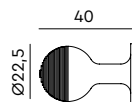

- smokey black 5025 € 35,- € 28,93
- fuzzy white 5026
- heavy metal 5027
- rocky bronze 5028