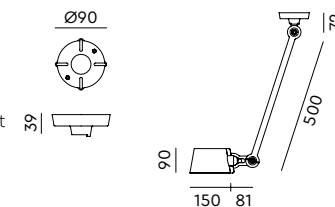

● smokey black	1304	€ 375,-	€ 309,92
● flux green	1305		
○ pure white	1307		
● midnight grey	1311		
● ash grey	1310		
● striking orange	1308		
● lightning white	1306		
● thunder blue	1309		
● daybreak rose	1486		
● sunny yellow	1444		
● ice blue	1636