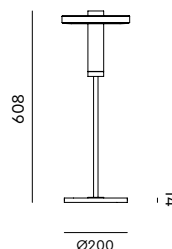

BEADS Three in circle
Anton de Groof, 2018

Material: aluminum
Weight: 3,1 kg
IP 20
Volt: 220-240 V | 48 Watt
Dim to warm 2100K to 2800K
2700 lumen | CRI: 90
Phase cut dimmable

led

● smokey black 3030 € 1.375,- € 1.136,36

BEADS Table uplight
Anton de Groof, 2018

Material: aluminum & steel
Weight: 4 kg
IP 20
Volt: 220-240 V | 16 Watt
Dim to warm 2100K to 2800K
900 lumen | CRI: 90
Dimmable on fixture
Cord length: 2400 mm

led