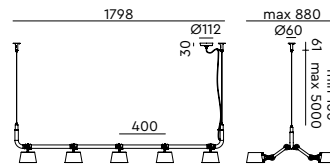

● smokey black	1172	€ 3.725,-	€ 3.078,51
● flux green	1127		
○ pure white	1128		
● midnight grey	1193		
● ash grey	1191		
● striking orange	1175		
● lightning white	1174		
● thunder blue	1190		
● daybreak rose	1497		
● sunny yellow	1455		
● ice blue	1648