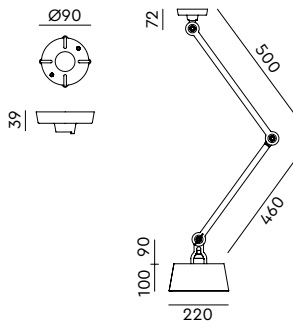

● smokey black	1328	€ 429,-	€ 354,55
● flux green	1329		
○ pure white	1331		
● midnight grey	1335		
● ash grey	1334		
● striking orange	1332		
● lightning white	1330		
● thunder blue	1333		
● daybreak rose	1491		
● sunny yellow	1449		
● ice blue	1642