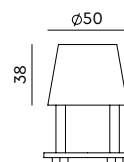

- smokey black 1547 € 52,36 € 44,-
- flux green 1548
- pure white 1549
- midnight grey 1550
- ash grey 1551
- striking orange 1552
- lightning white 1553
- thunder blue 1554
- daybreak rose 1555
- sunny yellow 1556
- ice blue 1652