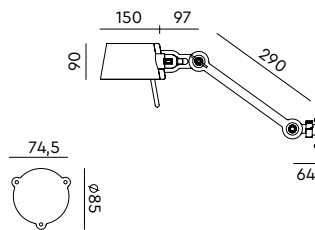

TONONE

pricelist 2026

recommended
consumer price

15 June 2026

tonone.com

BOLT Desk 2 arm foot
Anton de Groof, 2013

Material: steel & aluminum
Weight: 7,8 kg
IP 20
Volt: 220-240 V | Max Watt: 60 Watt
Socket: E27
Cord length: 2900 mm

BOLT Desk 2 arm clamp
Anton de Groof, 2013

Material: steel & aluminum
Weight: 2,5 kg
IP 20
Volt: 220-240 V | Max Watt: 60 Watt
Socket: E27
Cord length: 2900 mm

Wingnut solid brass included

● smokey black	1009	€ 425,-	€ 351,24
● flux green	1011		
○ pure white	1013		
● midnight grey	1253		
● ash grey	1016		
● striking orange	1014		
● lightning white	1012		
● thunder blue	1015		
● daybreak rose	1458		
● sunny yellow	1416		
● ice blue	1601		

BOLT Bed sidefit with cord
Anton de Groof, 2013

Material: steel & aluminum
Weight: 1,2 kg
IP 20
Volt: 220-240 V | Max Watt: 60 Watt
Socket: E27
Cord length: 2500 mm
Switch on socket holder

Wingnut solid brass included