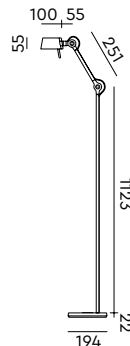

- misty white 7024 € 725,- € 599,17
- shadow black 7020
- burgundy red 7022
- clay brown 7026

BOLT10 Wall
Anton de Groof, 2025

Material: aluminum & steel
Weight: 0,4 kg
IP 20 | Volt: 220-240 V | 4 Watt
2700 K | 640 lumen | CRI: 90
Mains dimmable / phase cut
With orange cords

Wingnut solid brass included

led