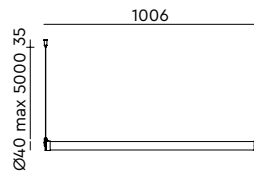

● smokey black with black cords 4000 € 595,- € 491,74
○ pure white with orange cords 4002