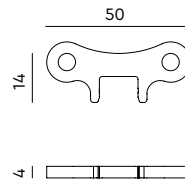

● solid brass	1300	€ 6,05	€ 5,-
● stainless steel	1303		
● black aluminium	1301		
● copper	1302	€ 12,10	€ 10,-