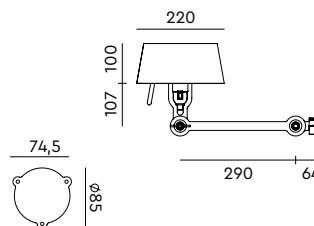

BOLT Bed underfit with cord MIRROR
Anton de Groof, 2013

Material: steel & aluminum
Weight: 1,4 kg
IP 20
Volt: 220-240 V | Max Watt: 60 Watt
Socket: E27
Cord length: 2500 mm
Switch on socket holder