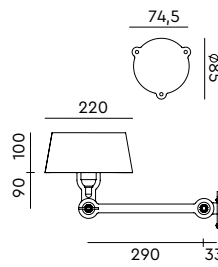

- smokey black 1113 € 298,- € 246,28
- flux green 1114
- pure white 1116
- midnight grey 1269
- ash grey 1120
- striking orange 1117
- lightning white 1115
- thunder blue 1118
- daybreak rose 1477
- sunny yellow 1435
- ice blue 1616