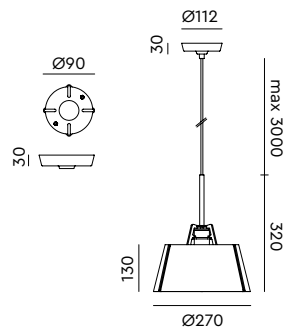

BELLA Pendant
black anodized aluminum fitting
Anton de Groof, 2022

Material: aluminum & steel
Weight: 1 kg
IP 20
Volt: 220-240 V | Max Watt: 60 Watt
Socket: E27
Cord length: 2700 mm

- smokey black 1686 € 325,- € 268,60
- flux green 1687
- pure white 1688
- midnight grey 1689
- ash grey 1690
- striking orange 1691
- lightning white 1692
- thunder blue 1693
- daybreak rose 1694
- sunny yellow 1695
- ice blue 1696