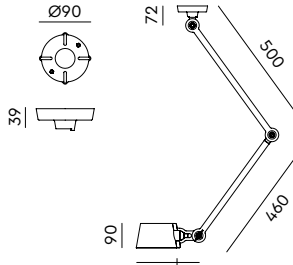

● smokey black	1320	€ 429,-	€ 354,55
● flux green	1321		
○ pure white	1323		
● midnight grey	1327		
● ash grey	1326		
● striking orange	1324		
● lightning white	1322		
● thunder blue	1325		
● daybreak rose	1487		
● sunny yellow	1445		
● ice blue	1638		

BOLT Ceiling 1 arm upperfit
Anton de Groof, 2016

Material: steel & aluminum
Weight: 1,7 kg
IP 20
Volt: 220-240 V | Max Watt: 60 Watt
Socket: E27

Wingnut solid brass included