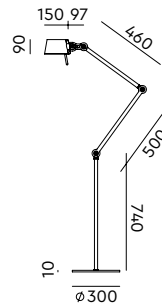

TONONE

pricelist 2026

recommended
consumer price

15 June 2026

tonone.com

BOLT Desk 2 arm foot
Anton de Groof, 2013

Material: steel & aluminum
Weight: 7,8 kg
IP 20
Volt: 220-240 V | Max Watt: 60 Watt
Socket: E27
Cord length: 2900 mm

BOLT Table standard
Anton de Groof, 2013

Material: steel & aluminum
Weight: 7,3 kg
IP 20
Volt: 220-240 V | Max Watt: 60 Watt
Socket: E27
Cord length: 2300 mm

Wingnut solid brass included

- smokey black 1049 € 475,- € 392,56
- flux green 1051
- pure white 1053
- midnight grey 1258
- ash grey 1056
- striking orange 1054
- lightning white 1052
- thunder blue 1055
- daybreak rose 1464
- sunny yellow 1422
- ice blue 1607

BOLT Table small
Anton de Groof, 2013

Material: steel & aluminum
Weight: 7,2 kg
IP 20
Volt: 220-240 V | Max Watt: 60 Watt
Socket: E27
Cord length: 2500 mm

Wingnut solid brass included

- smokey black 1057 € 465,- € 384,30
- flux green 1059
- pure white 1061
- midnight grey 1259
- ash grey 1064
- striking orange 1062
- lightning white 1060
- thunder blue 1063
- daybreak rose 1465
- sunny yellow 1423
- ice blue 1608

BOLT Floor 2 arm sidefit
Anton de Groof, 2013

Material: steel & aluminum
Weight: 8,8 kg
Volt: 220-240 V | Max Watt: 60 Watt
Socket: E27
Cord length: 3000 mm

Wingnut solid brass included

- smokey black 1065 € 525,- € 433,88
- flux green 1067
- pure white 1069
- midnight grey 1260
- ash grey 1072
- striking orange 1070
- lightning white 1068
- thunder blue 1071
- daybreak rose 1466
- sunny yellow 1424
- ice blue 1609