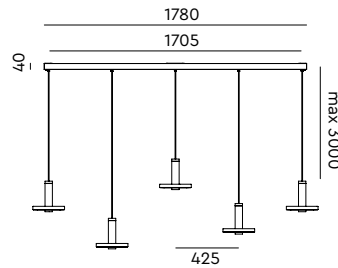

● smokey black 3010 € 2.195,- € 1.814,05