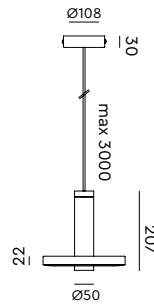

● smokey black 2010 € 479,- € 395,87