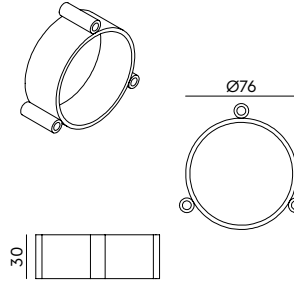

Wingnut solid brass included

led

- misty white 7044 € 398,- € 328,93
- shadow black 7040
- burgundy red 7042
- clay brown 7046

Wall ring

Material: steel

Optional ring for installation of:

- Bolt Wall install
- Bolt Wall small install
- Bolt Wall mini install
- Bolt Wall underfit install
- Bolt Bed sidefit install
- Bolt Bed underfit install
- Mr. Tubes led wall driver separate install
- Mr. Tubes led wall driver on fixture install