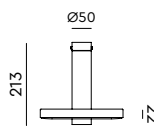

● smokey black 2030 € 435,- € 359,50