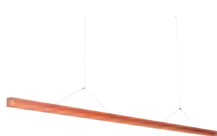

Bridge 220
Anton de Groof, 2023

Material: aluminum, acrylic & steel
Weight: 3 kg
IP 20
Volt: 220-240 V | 38 Watt
2700 K | 2497 lumen | CRI: >90
Mains dimmable
Cable length: 3000 mm