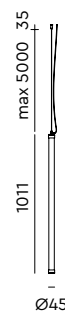

- smokey black with black cords 4014 € 595,- € 491,74
- pure white with orange cords 4017