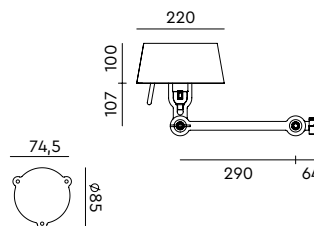

BOLT Bed sidefit install MIRROR
Anton de Groof, 2013

Material: steel & aluminum
Weight: 1,2 kg
IP 20
Volt: 220-240 V | Max Watt: 60 Watt
Socket: E27
Switch on socket holder
Optional: wallring

Wingnut solid brass included

● smokey black	1368	€ 319,-	€ 263,64
● flux green	1369		
○ pure white	1371		
● midnight grey	1375		
● ash grey	1374		
● striking orange	1372		
● lightning white	1370		
● thunder blue	1373		
● daybreak rose	1480		
● sunny yellow	1438		
● ice blue	1627		

BOLT Bed sidefit set
Anton de Groof, 2013

Material: steel & aluminum
Weight: 2,4 kg
IP 20
Volt: 220-240 V | Max Watt: 60 Watt
Socket: E27
Cord length: max 2500 mm
Switch on socket holder

Wingnut solid brass included

● smokey black	1560	€ 638,-	€ 527,28
● flux green	1561		
○ pure white	1562		
● midnight grey	1563		
● ash grey	1564		
● striking orange	1565		
● lightning white	1566		
● thunder blue	1567		
● daybreak rose	1568		
● sunny yellow	1569		
● ice blue	1625		

BOLT Bed sidefit set install
Anton de Groof, 2013

Material: steel & aluminum
Weight: 2,4 kg
IP 20
Volt: 220-240 V | Max Watt: 60 Watt
Socket: E27
Switch on socket holder
Optional: wallring

Wingnut solid brass included

● smokey black	1570	€ 638,-	€ 527,28
● flux green	1571		
○ pure white	1572		
● midnight grey	1573		
● ash grey	1574		
● striking orange	1575		
● lightning white	1576		
● thunder blue	1577		
● daybreak rose	1578		
● sunny yellow	1579		
● ice blue	1628		

BOLT Bed underfit with cord
Anton de Groof, 2013

Material: steel & aluminum
Weight: 1,4 kg
IP 20
Volt: 220-240 V | Max Watt: 60 Watt
Socket: E27
Cord length: 2500 mm
Switch on socket holder

Wingnut solid brass included

● smokey black	1145	€ 319,-	€ 263,64
● flux green	1147		
○ pure white	1149		
● midnight grey	1272		
● ash grey	1152		
● striking orange	1150		
● lightning white	1148		
● thunder blue	1151		
● daybreak rose	1481		
● sunny yellow	1439		
● ice blue	1629